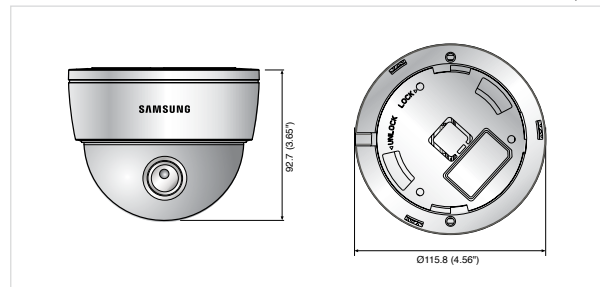

Dimensions

Unit : mm (inch)